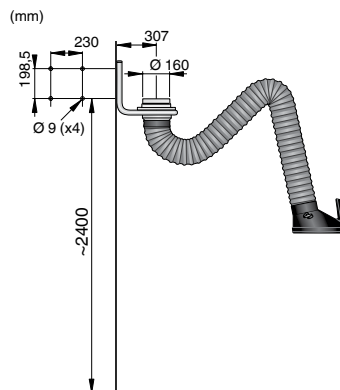

- Swivel allows the product to rotate 360°
- The arm is flexible in all directions and simple to position
- The product can be mounted in combination with different brackets, extension arms, on exhaust rails or on fixed or mobile filter equipment
- The product is equipped with a damper in the hood as standard
- The hood on all models can be tilted in all directions

Pressure drop

X: airflow m³/h
 Y: static pressure Pa
 A= 4 m (14 ft.) horizontal, B= 4 m (14 ft.) vertical, C= 3 m (10 ft.), D= 2 m (7 ft.)

Description	Reach, m	Airflow, m ³ /h	Connection Ø, mm	Max. fume temperature, °C	Noise level at hood, dB(A)	Weight, kg	Part no.
Original arm CR 2m	2	700-1000	150/160	70	63-75	11	10532535
Original arm CR 3m	3	700-1000	150/160	70	63-75	13	10532235
Original arm CR 4m vertical	4	700-1000	150/160	70	63-75	16	10532335
Original arm CR 4m horizontal	4	700-1000	150/160	70	63-75	16	10532435