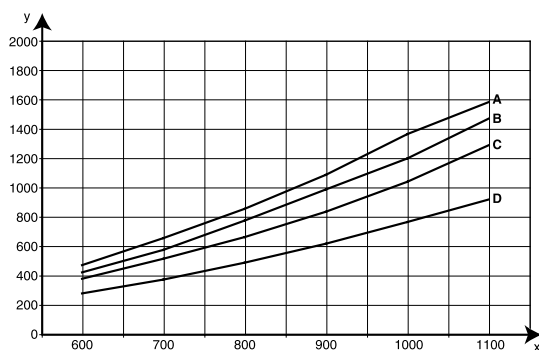

Pressure drop

X: airflow m³/h
 Y: static pressure Pa
 A= 4 m (14 ft.) horizontal, B= 4 m (14 ft.) vertical, C= 3 m (10 ft.), D= 2 m (7 ft.)

Description	Reach, m	Airflow, m ³ /h	Connection Ø, mm	Max. fume temperature, °C	Noise level at hood, dB(A)	Weight, kg	Part no.
Original arm CR 2m	2	700-1000	150/160	70	63-75	11	10532535
Original arm CR 3m	3	700-1000	150/160	70	63-75	13	10532235
Original arm CR 4m vertical	4	700-1000	150/160	70	63-75	16	10532335
Original arm CR 4m horizontal	4	700-1000	150/160	70	63-75	16	10532435