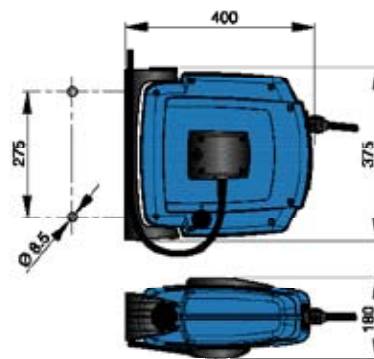

Self retracting cable reels for Power

Nederman C20 & C30

Safe and functional cable reels for industrial use, professional tradesmen or do-it-yourself workshops. Robust design in high impact composite materials. Supplied with an easily mounted snap-on, pivoting wall bracket and a unique safety latch for safe and easy service. Equally suitable for electrical tools and hand lamps.

- Snap-on wall bracket
- Unique safety latch
- Drum with ball bearings on both sides
- Degree of protection code, IP 55
- Rubber power cable
- Cable easily replaced

C20

Peso: ~ 4 kg

Reciclagem: 100 %

Nederman C20 POWER						
Voltage (V)	Amperage (A)	Max. power (W)	Conductors (No. x mm ²)	Distribution cable length (m)	Type	Part no.
230	10	2300	3 x 1.5	12	H07RN-F	30700220
230	10	2300	3 x 1.5	12	H07RN-F	30700420*

All reels delivered with 1m connection cable, 3 x 1.5 mm².
* Distribution cable with Euro socket, IP 44

C30

Peso: ~ 6 kg

Reciclagem: 100 %

Nederman C30 POWER						
Voltage (V)	Amperage (A)	Max. power (W)	Conductors (No. x mm ²)	Distribution cable length (m)	Type	Part no.
230	10	2300	3 x 1.5	17	H07RN-F	30700230
230	10	2300	3 x 1.5	17	H07RN-F	30700430*

All reels delivered with 1m connection cable, 3 x 1.5 mm².
* Distribution cable with Euro socket, IP 44