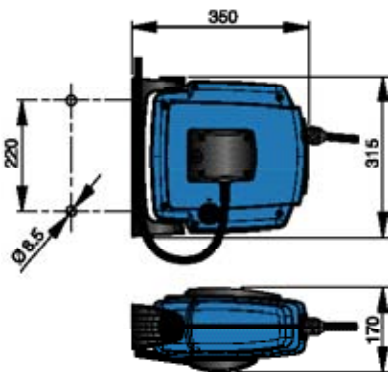

Self retracting cable reels for Power

Nederman C20 & C30

Safe and functional cable reels for industrial use, professional tradesmen or do-it-yourself workshops. Robust design in high impact composite materials. Supplied with an easily mounted snap-on, pivoting wall bracket and a unique safety latch for safe and easy service. Equally suitable for electrical tools and hand lamps.

- Snap-on wall bracket
- Unique safety latch
- Drum with ball bearings on both sides
- Degree of protection code, IP 55
- Rubber power cable
- Cable easily replaced

C20

Peso: ~ 4 kg

Reciclagem: 100 %

Nederman C20 POWER						
Voltage (V)	Amperage (A)	Max. power (W)	Conductors (No. x mm ²)	Distribution cable length (m)	Type	Part no.
230	10	2300	3 x 1.5	12	H07RN-F	30700220
230	10	2300	3 x 1.5	12	H07RN-F	30700420*

All reels delivered with 1m connection cable, 3 x 1.5 mm².
* Distribution cable with Euro socket, IP 44

C30

Peso: ~ 6 kg

Reciclagem: 100 %

Nederman C30 POWER						
Voltage (V)	Amperage (A)	Max. power (W)	Conductors (No. x mm ²)	Distribution cable length (m)	Type	Part no.
230	10	2300	3 x 1.5	17	H07RN-F	30700230
230	10	2300	3 x 1.5	17	H07RN-F	30700430*

All reels delivered with 1m connection cable, 3 x 1.5 mm².
* Distribution cable with Euro socket, IP 44